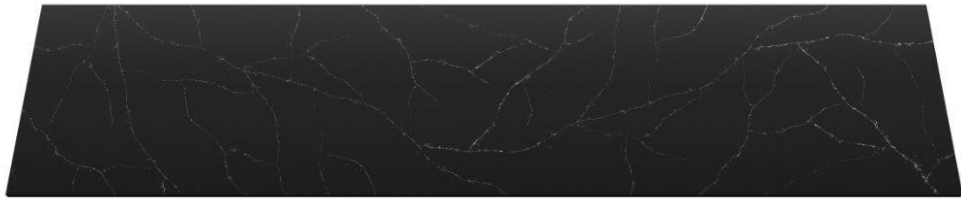

ELETTO (MR3144)

Imperial

Name: **Imperial**

Code: **MR4123**

Dimension: **760-3680 & 1000-3000 mm**

IMPERIAL (MR4123)

Name: **Charcoal**

Code: **MR4122**